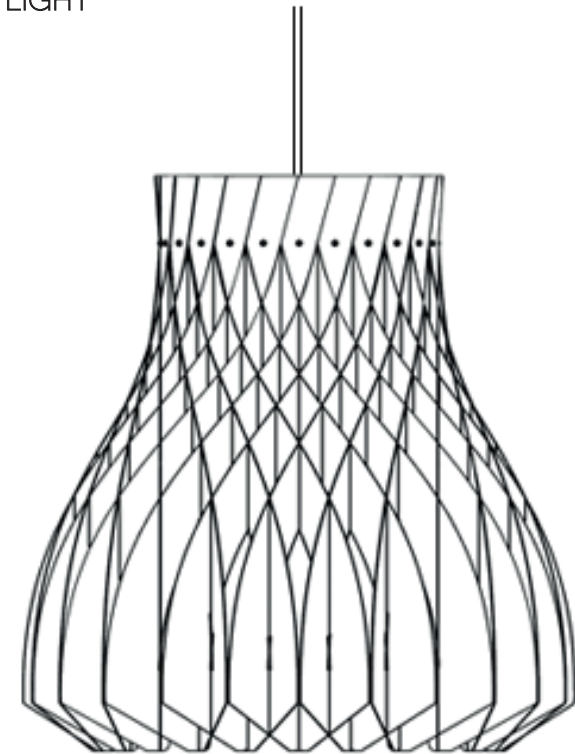

# DOME TALL 40

PENDANT LIGHT

A D A M L A M P

## Dome Tall 40

The design is based on an architectural-geometrical structure. Creates a frame dome structure by designing a profile curve in xy plan.

The Dome suspended lights designed and constructed using digital modeling software and scripts. The fixtures feature constructed intriguing designs and geometric forms composed of several elements. Features a fascinating design and gives off pleasant light.

---

Type: Pendant Light

---

Product Code: DLT40

---

Material: Plastic, 1 mm thick

---

Colour: White, (RAL 9003)

Cleaning Instructions

Dust the lamp with a duster.

Clean with water.

---

Ceiling Rose

Diameter: 12 cm / 4.7 in

Colour: White

Material: Polypropylene plastic