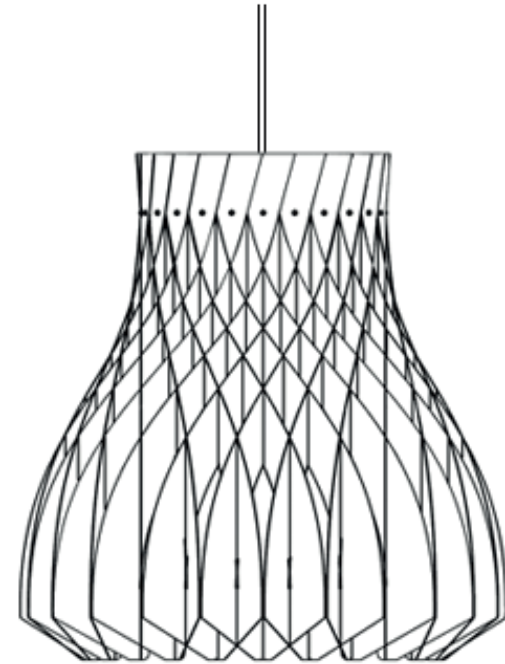

# DOME TALL 32

PENDANT LIGHT

ADAMLAMP

## Dome Tall 32

The design is based on an architectural-geometrical structure. Creates a frame dome structure by designing a profile curve in xy plan.

The Dome suspended lights designed and constructed using digital modeling software and scripts. The fixtures feature constructed intriguing designs and geometric forms composed of several elements. Features a fascinating design and gives off pleasant light.

---

Type: Pendant Light

---

Product Code: DLT32

---

Material: Plastic, 1 mm thick

---

Colour: White, (RAL 9003)

Cleaning Instructions

Dust the lamp with a duster.

Clean with water.

---

Ceiling Rose

Diameter: 12 cm / 4.7 in

Colour: White

Material: Polypropylene plastic