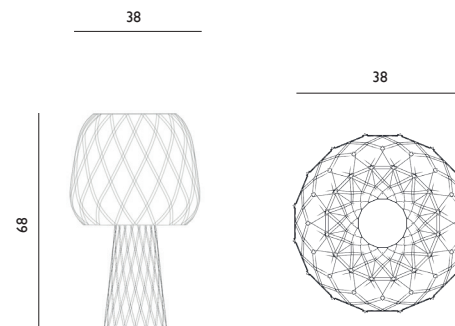

DIAMOND GRID
TABLE LIGHT
70

ADAMLAMP

Diamond Grid Table Light 70

The structure consists of diamond shape panel system.
The form is made from many small element. The shapes design digitally.
Each lamp is assembled in a unique way. The shapes are made of thin 1mm translucent APET plastic.
Diffused light that provides good general light.

Type: Table Light

Material: APET plastic - Axpert polyester white 101 1mm
Polycarbonate plastic - Makrolon GP clear 099 2mm
Stainless steel screws 3mm

Colour: Translucent opal, white

Floor Lamp Socket
E27 bulb holder
Colour: white

Electrical lamp cord
- flat 2 x 0.75 electric cable
Cable length: 500 cm / 196.85 inch
Cable colour: white
White flat electrical plug

Cleaning Instructions
Clean with a soft dry cloth only.
Always switch off the electricity supply

Weight: (kg)
max 3 kg

Dimensions: (cm/in)
Diameter 38 cm / 14.96 inch
Height 68 cm / 26.77 inch

Packaging: (cm)(H,W,D)
70 40 40