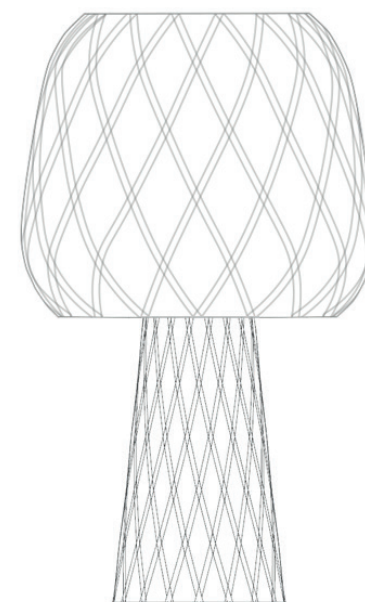

DIAMOND GRID
TABLE LIGHT
70

ADAMLAMP

Diamond Grid Table Light 70

The structure consists of diamond shape panel system.
The form is made from many small element. The shapes design digitally.
Each lamp is assembled in a unique way. The shapes are made of thin 1mm translucent APET plastic.
Diffused light that provides good general light.

Type: Table Light

Material: APET plastic - Axpert polyester white 101 1mm
Polycarbonate plastic - Makrolon GP clear 099 2mm
Stainless steel screws 3mm

Colour: Translucent opal, white

Floor Lamp Socket
E27 bulb holder
Colour: white

Electrical lamp cord
- flat 2 x 0.75 electric cable
Cable length: 500 cm / 196.85 inch
Cable colour: white
White flat electrical plug

Cleaning Instructions
Clean with a soft dry cloth only.
Always switch off the electricity supply

Weight: (kg)
max 3 kg

Dimensions: (cm/in)
Diameter 38 cm / 14.96 inch
Height 68 cm / 26.77 inch

Packaging: (cm)(H,W,D)
70 40 40