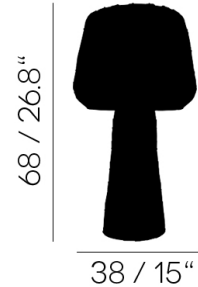

Diamond Grid Table Light

The structure consists of diamond shape panel system.
The form is made from many small element, designed and cut digitally, assembled afterwards.
The shape are made of translucent APET plastic.

Product description & measurements

Gives a soft mood light, diffuse light.
Choose different color temperature bulbs, determine the color of light.

Type: Table Light

Product Code: DGTLW38

Material: APET plastic.

Colour: Opal, white

Cable length: 300cm / 118 inch

Cable colour: White

Bulb spec

Recommends E27 low-energy bulb(max 40W)

Avoid the use of conventional bulbs, they may overheat.
(E27-16W,20W,23W,32W,)

Gives a warm or cold glowing light, that gives your home a desired atmosphere.

Cleaning Instructions

Clean with a soft dry cloth only.

Always switch off the electricity supply

Dimensions (cm/in)

Ø 38 cm / 15 inch H 68 cm / 26.8 inch

Weight (kg)

max 3 kg

Packaging(m)(H,W,D)