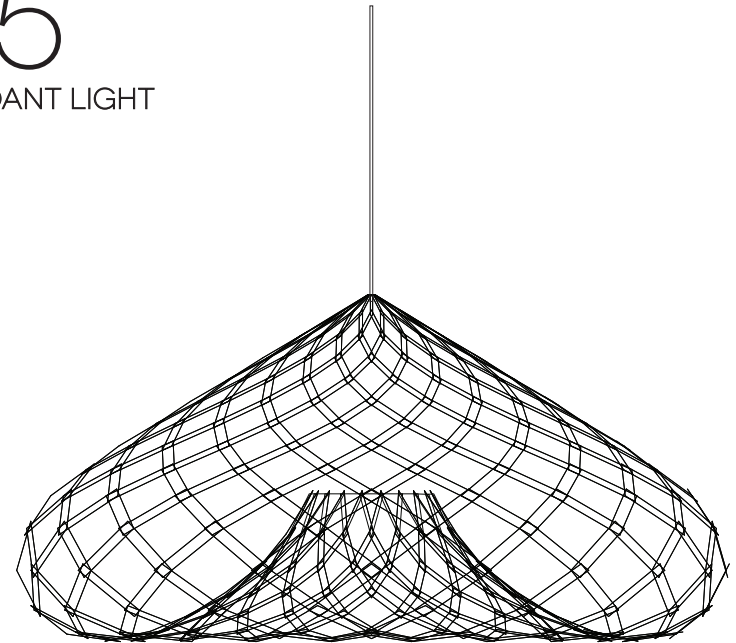

DIAMOND GRID

95

PENDANT LIGHT

ADAMLAMP

Diamond Grid 95

A series of Diamond Grid Pendant in two different size. 70,95.

The structure consists of diamond shape panel system.

The form is made from many small element.

Product Code: DGLW95

Material: APET plastic.

Colour: Opal, white

Cleaning Instructions

Clean with a soft dry cloth only.

Always switch off the electricity supply

Ceiling Rose

Diameter: 12.5 cm / 4.9 in

Colour: White

Material: Polypropylene plastic

Cable length: 250cm / 98 in

Cable colour: White

Bulb spec

Recommends low-energy bulb(max 40W).

Avoid the use of conventional bulbs, they may overheat.

Compact Fluorescent(CFL), or LED lights

Weight (kg)

max 4 kg

Dimensions (cm/in)

95 Ø 90 cm / 35.4 inch H 45 cm / 17.7 inch

Packaging(m)(H,W,D)

95 0.95 0.95 0.45