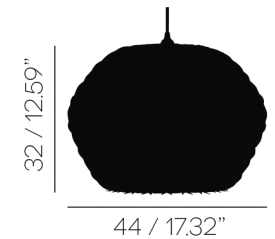

Diameter: 9 cm / 3.5 in

Colour: White

Material: Polypropylene plastic

Cable length: 250cm / 98 in

Cable colour: White

Bulb spec

E27 bulb holder

Recommends low-energy bulb(max 40W).

Weight (kg)

max 0.5 kg

Dimensions (cm/in)

C.5 Ø44 cm/17.32 in H 32 cm/12.59 in

Packaging(m)(H,W,D)

C.5 0.32 0.44 0.44

Installation