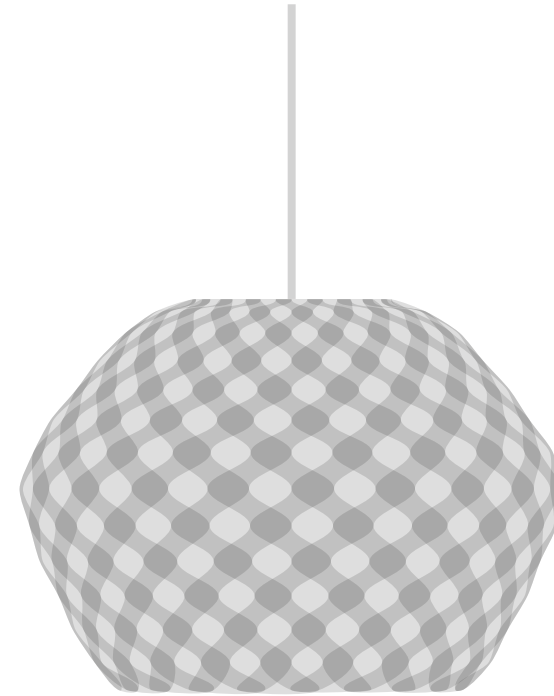

C.5
PENDANT LIGHT

ADAMLAMP

C.5

The C. lighting series is made many ribbon element, consist of constructed self-supporting system.

A series of C. available in five different shapes. C.1,C.2,C.3,C.4,C.5,.

The ribbon elements of the lamps are display a very interesting surface structure appearance, this pattern covers the whole surface of the form, that give beautiful effect and interesting depth to the shade.

The ribbon parts are plastic punching from white translucent polypropylene, and fitted with a laser-cut transparent polycarbonate upper element frame. It's perfect in the living room, and dining room, at the table, or wherever it comes.

Type: Pendant Light

Product Code: C5W44

Material: Plastic, PP, Polycarbonate,

Colour: White

Cleaning Instructions

Dust the lamp with a duster.

Clean the lampshade with water. (in the tub)

Ceiling Rose

Diameter: 9 cm / 3.5 in

Colour: White

Material: Polypropylene plastic

Cable length: 250cm / 98 in

Cable colour: White

Bulb spec

E27 bulb holder

Recommends low-energy bulb(max 40W).