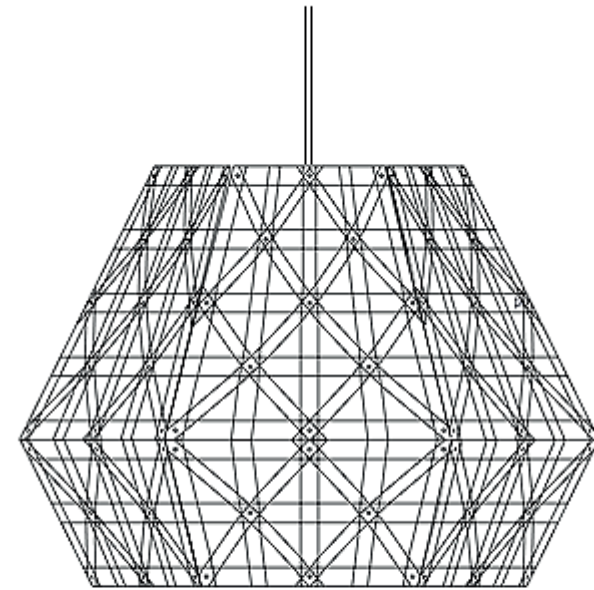

BAMBOO

DENSE

SIX SIDED ANGULAR LIGHT

50

ADAMLAMP

Bamboo Dense Six Sided Angular Light 50

Natural bamboo geometric pendant light, with dense pattern and six sided angular form. The lamp is made bamboo caramel finish and maple plywood. The six sided bamboo dense pendant light is available in caramel colour. Hand-assembled. It's perfect in the living room, kitchen, and dining room, at the table, or wherever it comes.

Type: Pendant Light

Product Code: BDSSAL50

Material: Bamboo caramel finish, maple plywood,

Colour: Caramel

Cable length: 250 cm / 98.42 "

Cable colour: White

Ceiling Rose

Diameter: 12 cm / 4.72"