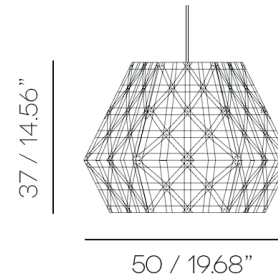

Bulb spec

E27 bulb holder.

LED, Compact Fluorescent (CFL), Halogen, Incandescent bulb (max.100W)

Recommends E27 LED bulb.

E27 LED bulb 2700K / 3000K, 4W-22W (40W-150W Incandescent Light Bulb)

8W - 9W 806 lm (60W Incandescent bulb)

11W - 13W 1500lm (100W Incandescent bulb)

18W 2000lm (120W Incandescent light bulb)

22W 2500lm (150W Incandescent light bulb)

Opal bulb = no shadow, transparent bulb = shadow

Cleaning Instructions

Dust the lamp with a duster.

Always switch off the electricity supply.

Dimensions (cm/in)

Ø 50 cm / 19.68 inch H 37 cm / 14.56 inch

Weight (kg)

max 1 kg

Packaging(m)(H,W,D)

0.37 0.50 0.50

Custom size or shape can be solved,

please contact us with your requirements.

If you have any questions about a product

orders@adamlamp.com