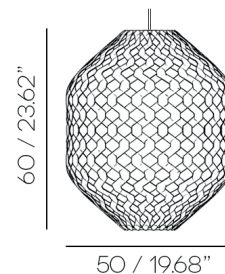

Bulb spec

E27 bulb holder.

Recommends low-energy LED bulb.

LED, Compact Fluorescent (CFL), Halogen, Incandescent bulb,

LED Bulbs 4W-22W (40W-150W Incandescent Light Bulb)

CFL E27 (16W,20W,23W,26W,32W.)

CFL 23W = 100 W Incandescent Light Bulb

Cleaning Instructions

Dust the lamp with a duster.

Always switch off the electricity supply.

Dimensions (cm/in)

Ø 50 cm / 19.68 inch H 60 cm / 23.62 inch

Weight (kg)

max 2 kg

Packaging(m)(H,W,D)

0.65 0.52 0.52

Custom size or shape can be solved,

please contact us with your requirements.

If you have any questions about a product
orders@adamlamp.com