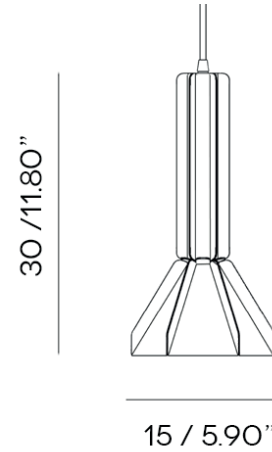

HEXAGON COPPER

BLACK
PENDANT
LIGHT

ADAMLAMP

Hexagon Copper Black Pendant Light

Geometric design with an interior copper finish. Each lamp is uniquely assembled. The Hexagon pendant light combines modern aesthetics with timeless craftsmanship, making it a standout piece in any interior. Interior finish: hand-gilded copper leaf using traditional techniques

Type: Pendant Light

Product Code: HCBW15

Material: Stainless steel,

Colour: inside: traditional water gilding technique, genuine copper leaf, outside: (RAL9005) powder coated, matte black

Cable length: 250 cm / 98,42 inch

Cable colour: Black

Ceiling Rose

Diameter: 15 cm / 5.90 inch

Colour: (RAL9005) powder coated, matte black

Material: Stainless steel

Bulb spec

E17 bulb holder. Max 40 W.

Recommends: Halogen bulbs, standard incandescent, CFL or LED bulbs,

Cleaning Instructions

Dust the lamp with a duster.

Always switch off the electricity supply.

Do not use water or abrasive materials when cleaning.

Dimensions (cm/in)

Ø 15 cm / 5.90 inch H 30 cm / 11.80 inch