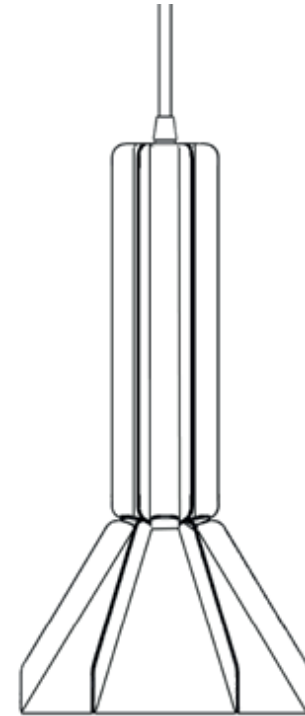

HEXAGON COPPER

BLACK
PENDANT
LIGHT

ADAMLAMP

Hexagon Copper Black Pendant Light

Geometric design with an interior copper finish. Each lamp is uniquely assembled. The Hexagon pendant light combines modern aesthetics with timeless craftsmanship, making it a standout piece in any interior. Interior finish: hand-gilded copper leaf using traditional techniques

Type: Pendant Light

Product Code: HCBW15

Material: Stainless steel,

Colour: inside: traditional water gilding technique, genuine copper leaf, outside: (RAL9005) powder coated, matte black

Cable length: 250 cm / 98,42 inch

Cable colour: Black

Ceiling Rose

Diameter: 15 cm / 5.90 inch

Colour: (RAL9005) powder coated, matte black

Material: Stainless steel

Bulb spec

E17 bulb holder. Max 40 W.

Recommends: Halogen bulbs, standard incandescent, CFL or LED bulbs,