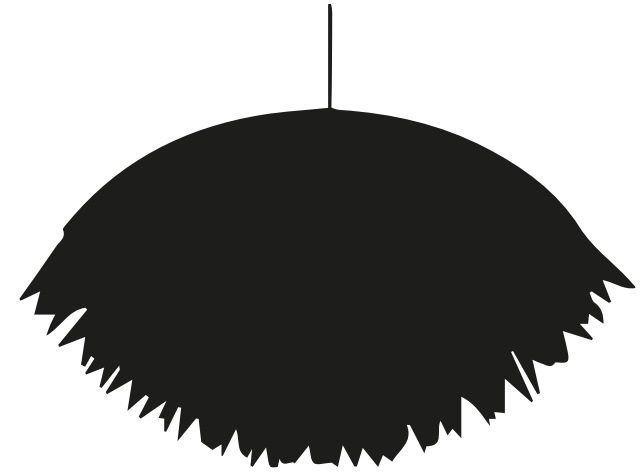

FLORA
50
PENDANT LIGHT

ADAMLAMP

Flora 50

Flower shape - inspired lights. The shape of the leaves and the flowers, similar look and feel.

A series of Flora pendants available in two different size. 70, 50.

The shade is made from many small element. Each of them is hand-assembled in a unique way.

Gives a Diffused light. Lamps for indoor use.
Downward light emission. This lamp provides a good general light, for your room.

Type: Pendant Light

Product Code: FL50W

Material: Plastic, sintered aluminium,

Colour: Opal, white

Cleaning Instructions:
Dust the lamp with a duster.
Cap: clean with a soft dry cloth only.

Ceiling Rose
Diameter: 12 cm / 4.72 in
Colour: White, matte,
Material: Plastic,

Choose different color bulbs, determine the color of light. Bring some color and playfulness into your home.

Weight (kg)
max 2 kg

Dimensions (cm/in)
Flora 50 Ø 50 cm / 19.7 inch H 35 cm / 13.8 inch

Packaging(m)(H,W,D)
Flora 50 0.50 0.50 0.35