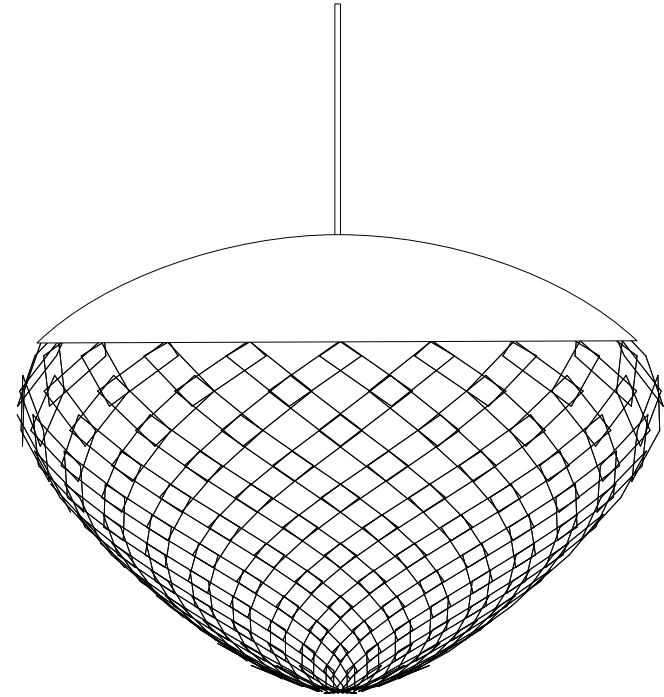

EIJA  
FAT  
PENDANT LIGHT

ADAMLAMP

## Eija Fat

A series of Eija available in three different shapes. The structure consists of self-supporting panel system, made from many small element. Each of them is hand-assembled in a unique way.

Gives a Diffused light, that provides good general light in the room. Lamps for indoor use. Downward light emission.

Type: Pendant Light

Product Code: ELFW65

Material: Plastic, sintered aluminium,

Colour: Opal, white

Cleaning Instructions:  
Dust the lamp with a duster,  
clean with a soft dry cloth only.

Ceiling Rose

Diameter: 12.5 cm / 4.9 in

Colour: White

Material: Sintered aluminium,

Cable length: 250cm / 98 in  
Cable colour: White

Bulb spec  
E27 bulb holder  
Recommends low-energy bulb(max 40W).  
Compact Fluorescent(CFL), or LED lights  
CFL-E27.